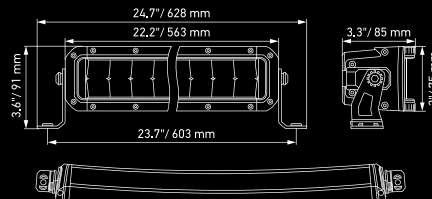

Black Magic 50" Slim Light Bar

Black Magic 21.5" Double Row Light Bar

Black Magic 30" Double Row Light Bar

Black Magic 40" Double Row Light Bar

Black Magic 52" Double Row Light Bar

Black Magic 21.5" Double Row Curved Light Bar