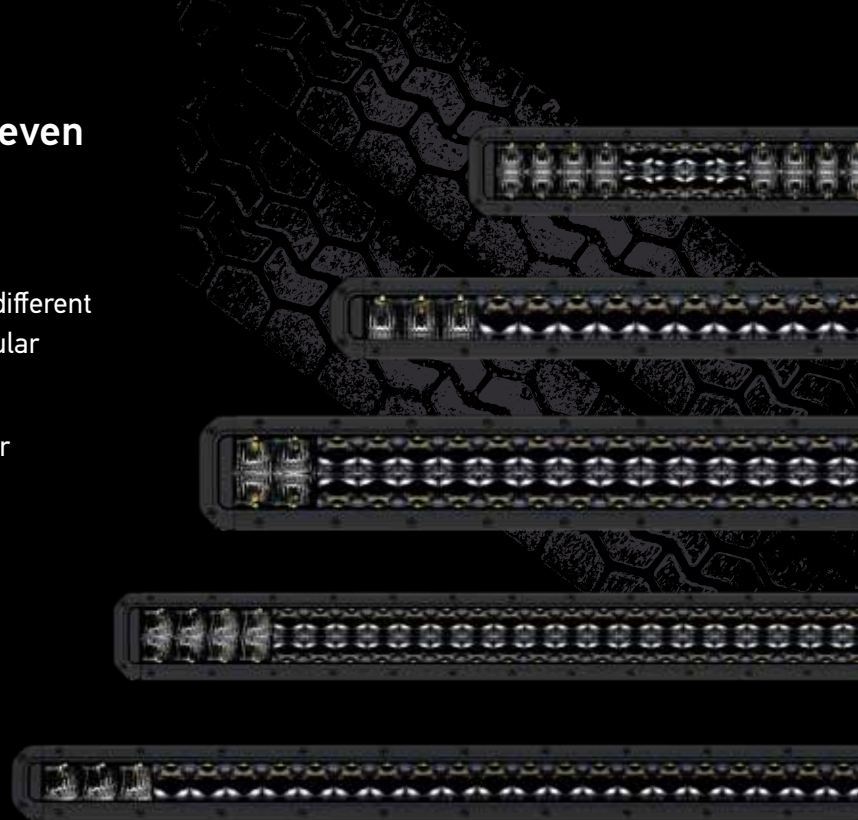

Tough on every kind of road, and even when you're off the beaten track.

The 14 light bars for TOUGH are available in many different sizes from the MASSIVE 52 inch Double to the popular 20 inch slim.

So, you only have limited space left on your truck or off-roader? Not a problem! Just choose our 7-inch and 13-inch variants.

Whether you use just one or several, Tough is the right choice for every situation.