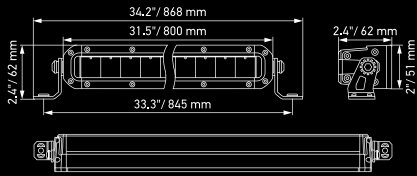

BLACK MAGIC ORIGINAL RANGE

TECHNICAL SPECS

Order no.	Sales Text	Shape	Lumen	Lumen eff.	Distance 1Lux	LED	Gross Weight g	Net Weight g	Voltage	Ampere (A)	Voltage	Ampere (A)	Max Watt + 10%	Wiring
1FA 358 176-811	LED Cube KIT 3.2" (Flood) KIT	Cube		3,000	80m	4	1774	1554	12	3.4	24	1.6	40	Set includes 500mm wire harness with DT connector, switch and relays.
1FA 358 176-821	LED Cube KIT 3.2" (Spot) KIT	Cube		3,000	330m	4	1774	1554	12	3.4	24	1.6	40	Set includes 500mm wire harness with DT connector, switch and relays.
1FA 358 176-831	LED Cube KIT 3.2" (Flood, Flush) KIT	Cube		3,000	80m	4	1810	1550	12	3.4	24	1.6	40	Set includes 500mm wire harness with DT connector, switch and relays.
1FJ 358 176-301	20" Slim Lightbar	Slim	8820	6,000	560m	21	1600	1400	12	5.7 - 8.0	24	2.8 - 3.9	105	2000mm, open end cable
1FJ 358 176-311	32" Slim Lightbar	Slim	13860	9,000	580m	33	2632	1780	12	8.9 - 12.5	24	4.2 - 6.1	165	2000mm, open end cable
1FJ 358 176-321	40" Slim Lightbar	Slim	17640	12,000	600m	42	2700	2400	12	10.1 - 14.9	24	4.9 - 7.8	210	2000mm, open end cable
1FJ 358 176-331	50" Slim Lightbar	Slim	22680	15,000	560m	54	3350	3000	12	11.8 - 19.2	24	5.6 - 10.1	270	2000mm, open end cable
1FJ 358 176-401	21.5" Double Lightbar	Double	16800	11,000	430m	40	2740	2420	12	6.7 - 14.6	24	3.5 - 7.2	200	2000mm, open end cable
1FB 358 176-201	LED Mini Lightbar 6.2" Flood	Mini		1,600	80m	6	520	470	12	2.6	24	1.3	30	800mm, open end cable
1FB 358 176-211	LED Mini Lightbar 6.2" Spot	Mini		1,600	410m	6	520	470	12	2.6	24	1.3	30	800mm, open end cable
1FB 358 176-221	LED Mini Lightbar 6.2" Flood Flush	Mini		1,600	80m	6	602	505	12	2.6	24	1.3	30	800mm, open end cable
8HG 358 176-341	Brackets Black Magic slim row. 2 pieces	Slim					149	137						

IN TOP SHAPE. 14 TIMES DIFFERENT

Black Magic 7" Double Row Mini Lightbar

Black Magic 13" Double Row Mini Lightbar

Black Magic 20" Slim Light Bar

Black Magic 32" Slim Light Bar

Black Magic 40" Slim Light Bar