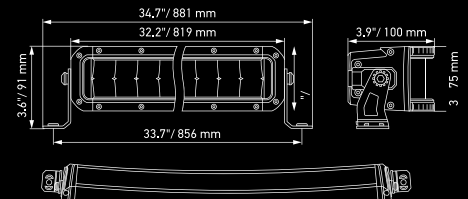

Black Magic 30" Double Row Curved Light Bar