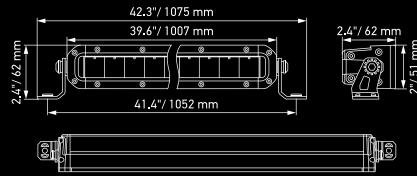

BLACK MAGIC ORIGINAL RANGE

TECHNICAL SPECS

Order no.	Sales Text	Shape	Lumen	Lumen eff.	Distance 1Lux	LED	Gross Weight g	Net Weight g	Voltage	Ampere (A)	Voltage	Ampere (A)	Max Watt + 10%	Wiring
1FA 358 176-811	LED Cube KIT 3.2" (Flood) KIT	Cube		3,000	80m	4	1774	1554	12	3.4	24	1.6	40	Set includes 500mm wire harness with DT connector, switch and relays.
1FA 358 176-821	LED Cube KIT 3.2" (Spot) KIT	Cube		3,000	330m	4	1774	1554	12	3.4	24	1.6	40	Set includes 500mm wire harness with DT connector, switch and relays.
1FA 358 176-831	LED Cube KIT 3.2" (Flood, Flush) KIT	Cube		3,000	80m	4	1810	1550	12	3.4	24	1.6	40	Set includes 500mm wire harness with DT connector, switch and relays.
1FJ 358 176-301	20" Slim Lightbar	Slim	8820	6,000	560m	21	1600	1400	12	5.7 - 8.0	24	2.8 - 3.9	105	2000mm, open end cable
1FJ 358 176-311	32" Slim Lightbar	Slim	13860	9,000	580m	33	2632	1780	12	8.9 - 12.5	24	4.2 - 6.1	165	2000mm, open end cable
1FJ 358 176-321	40" Slim Lightbar	Slim	17640	12,000	600m	42	2700	2400	12	10.1 - 14.9	24	4.9 - 7.8	210	2000mm, open end cable
1FJ 358 176-331	50" Slim Lightbar	Slim	22680	15,000	560m	54	3350	3000	12	11.8 - 19.2	24	5.6 - 10.1	270	2000mm, open end cable
1FJ 358 176-401	21.5" Double Lightbar	Double	16800	11,000	430m	40	2740	2420	12	6.7 - 14.6	24	3.5 - 7.2	200	2000mm, open end cable
1FB 358 176-201	LED Mini Lightbar 6.2" Flood	Mini		1,600	80m	6	520	470	12	2.6	24	1.3	30	800mm, open end cable
1FB 358 176-211	LED Mini Lightbar 6.2" Spot	Mini		1,600	410m	6	520	470	12	2.6	24	1.3	30	800mm, open end cable
1FB 358 176-221	LED Mini Lightbar 6.2" Flood Flush	Mini		1,600	80m	6	602	505	12	2.6	24	1.3	30	800mm, open end cable
8HG 358 176-341	Brackets Black Magic slim row. 2 pieces	Slim					149	137						

IN TOP SHAPE. 14 TIMES DIFFERENT

Black Magic 7" Double Row Mini Lightbar

Black Magic 13" Double Row Mini Lightbar

Black Magic 20" Slim Light Bar

Black Magic 32" Slim Light Bar

Black Magic 40" Slim Light Bar