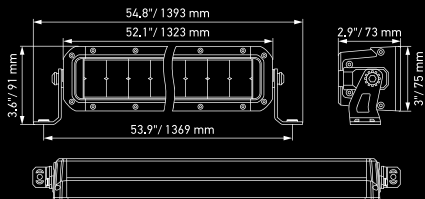

Black Magic 50" Slim Light Bar

Black Magic 21.5" Double Row Light Bar

Black Magic 30" Double Row Light Bar

Black Magic 40" Double Row Light Bar

Black Magic 52" Double Row Light Bar

Black Magic 21.5" Double Row Curved Light Bar