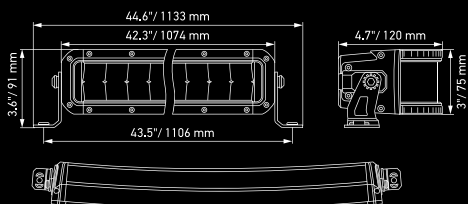

Black Magic 40" Double Row Curved Light Bar