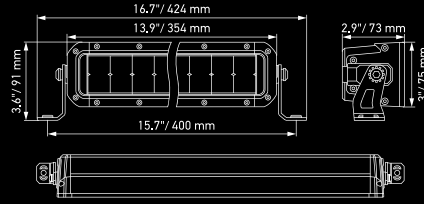

Black Magic 13" Double Row Mini Lightbar