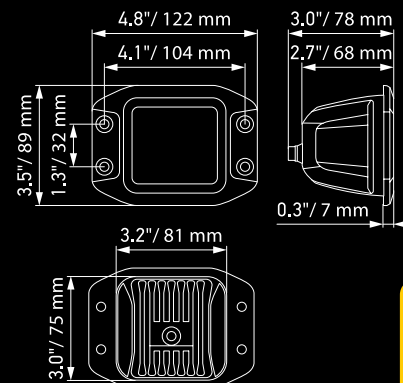

Black Magic 30" Double Row Curved Light Bar

Black Magic 40" Double Row Curved Light Bar

Black Magic 52" Double Row Curved Light Bar

LED cube 3.2" (surface mounting version)

LED cube 3.2" (flush mounting version)