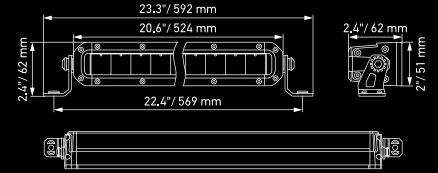

BLACK MAGIC ORIGINAL RANGE

TECHNICAL SPECS

Order no.	Sales Text	Shape	Lumen	Lumen eff.	Distance 1Lux	LED	Gross Weight g	Net Weight g	Voltage	Ampere (A)	Voltage	Ampere (A)	Max Watt + 10%	Wiring
1FA 358 176-811	LED Cube KIT 3.2" (Flood) KIT	Cube		3,000	80m	4	1774	1554	12	3.4	24	1.6	40	Set includes 500mm wire harness with DT connector, switch and relays.
1FA 358 176-821	LED Cube KIT 3.2" (Spot) KIT	Cube		3,000	330m	4	1774	1554	12	3.4	24	1.6	40	Set includes 500mm wire harness with DT connector, switch and relays.
1FA 358 176-831	LED Cube KIT 3.2" (Flood, Flush) KIT	Cube		3,000	80m	4	1810	1550	12	3.4	24	1.6	40	Set includes 500mm wire harness with DT connector, switch and relays.
1FJ 358 176-301	20" Slim Lightbar	Slim	8820	6,000	560m	21	1600	1400	12	5.7 - 8.0	24	2.8 - 3.9	105	2000mm, open end cable
1FJ 358 176-311	32" Slim Lightbar	Slim	13860	9,000	580m	33	2632	1780	12	8.9 - 12.5	24	4.2 - 6.1	165	2000mm, open end cable
1FJ 358 176-321	40" Slim Lightbar	Slim	17640	12,000	600m	42	2700	2400	12	10.1 - 14.9	24	4.9 - 7.8	210	2000mm, open end cable
1FJ 358 176-331	50" Slim Lightbar	Slim	22680	15,000	560m	54	3350	3000	12	11.8 - 19.2	24	5.6 - 10.1	270	2000mm, open end cable
1FJ 358 176-401	21.5" Double Lightbar	Double	16800	11,000	430m	40	2740	2420	12	6.7 - 14.6	24	3.5 - 7.2	200	2000mm, open end cable
1FB 358 176-201	LED Mini Lightbar 6.2" Flood	Mini		1,600	80m	6	520	470	12	2.6	24	1.3	30	800mm, open end cable
1FB 358 176-211	LED Mini Lightbar 6.2" Spot	Mini		1,600	410m	6	520	470	12	2.6	24	1.3	30	800mm, open end cable
1FB 358 176-221	LED Mini Lightbar 6.2" Flood Flush	Mini		1,600	80m	6	602	505	12	2.6	24	1.3	30	800mm, open end cable
8HG 358 176-341	Brackets Black Magic slim row. 2 pieces	Slim					149	137						

IN TOP SHAPE. 14 TIMES DIFFERENT

Black Magic 7" Double Row Mini Lightbar

Black Magic 13" Double Row Mini Lightbar

Black Magic 20" Slim Light Bar

Black Magic 32" Slim Light Bar

Black Magic 40" Slim Light Bar