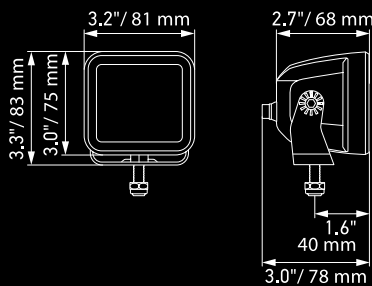

Black Magic 30" Double Row Curved Light Bar

Black Magic 40" Double Row Curved Light Bar

Black Magic 52" Double Row Curved Light Bar

LED cube 3.2" (surface mounting version)

LED cube 3.2" (flush mounting version)