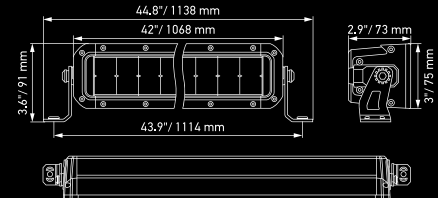

Black Magic 50" Slim Light Bar

Black Magic 21.5" Double Row Light Bar

Black Magic 30" Double Row Light Bar

Black Magic 40" Double Row Light Bar

Black Magic 52" Double Row Light Bar

Black Magic 21.5" Double Row Curved Light Bar