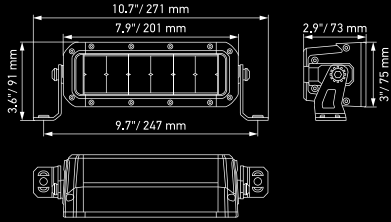

IN TOP SHAPE. 14 TIMES DIFFERENT

Black Magic 7" Double Row Mini Lightbar