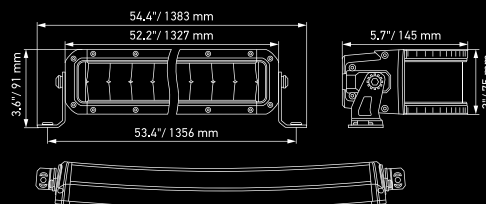

Black Magic 52" Double Row Curved Light Bar