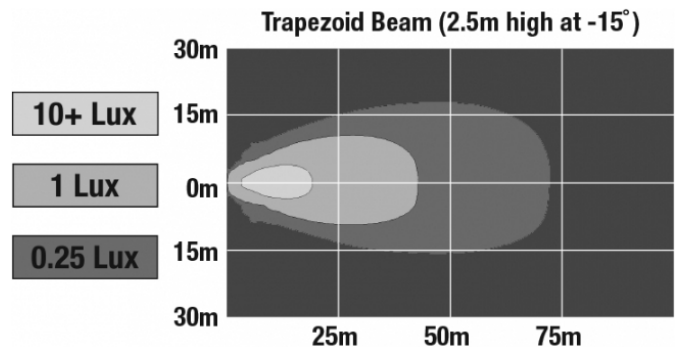

LED Heated and Non Heated Work Lights - Model 670 XD

REGULATORY STANDARDS COMPLIANCE

Buy America Standards	CISPR 12
CISPR 22	Eco Friendly
IEC IP69K	SAE J1113-13
Tested to ECE Reg. 10 (Radiated Emissions only)	UL Recognized

PHOTOMETRIC SPECIFICATIONS

Raw Lumen Output	1,080
Effective Lumen Output	780
Nominal LED Color Temperature	5000 K
Beam Pattern(s)	Forward Lighting - Trapezoid

APPLICATIONS

Print date: 2023-05-31

© 2023 J.W. Speaker Corporation • Germantown, WI U.S.A.
www.jwspeaker.com • speaker@jwspeaker.com • 262.251.6660