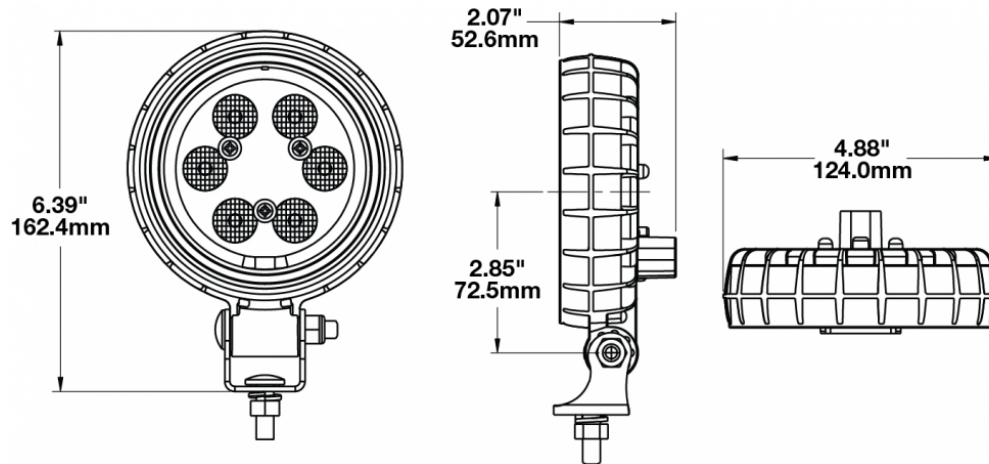

LED Heated and Non Heated Work Lights - Model 670 XD

PRODUCT INFORMATION

Description	12-24V LED Work Light with Trapezoid Beam Pattern
Height	162.31 mm / 6.39 in
Width	123.95 mm / 4.88 in
Depth	52.58 mm / 2.07 in
Shape	Round
Outer Lens Material	Polycarbonate
Outer Lens Color	Clear
Housing Material	Polycarbonate
Housing Color	Black
Mounting Hardware Description	(x1) M8-1.25 x 20mm Mounting Bolt
Mounting Type	Universal Pedestal Mount
Minimum Operating Temperature	-40 °C / -40 °F
Maximum Operating Temperature	65 °C / 149 °F
Connector or Wiring	Integrated 2-Pin Deutsch Weather-Proof Socket (DT04-2P)
Mating Connector	2-Pin Deutsch Weather-Proof Plug (DT06-2S)
Product Weight	1.52 lbs / 0.69 kgs
Shipping Weight	3.00 lbs / 1.36 kgs

PRODUCT DIMENSIONS

ELECTRICAL SPECIFICATIONS

Input Voltage	12-24V DC
Operating Voltage	10-30V DC
Transient Spike Protection	330V Peak @ 1 HZ-100 Pulses
Red Wire	Positive
Black Wire	Negative
Current Draw	1.3A @ 12V DC 0.6A @ 24V DC